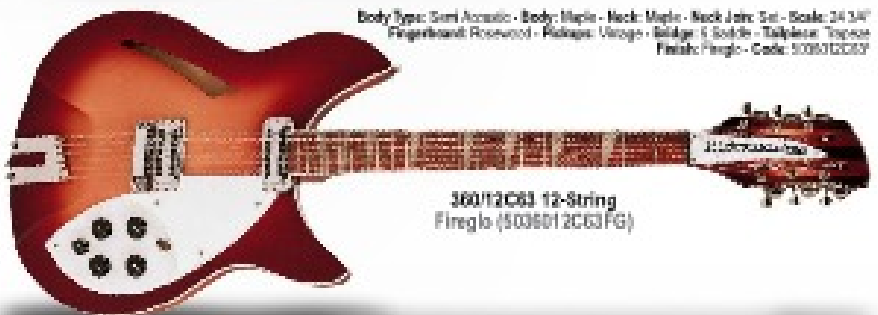

Vintage Series

Rickenbacker

Rickenbacker

MADE IN U.S.A.